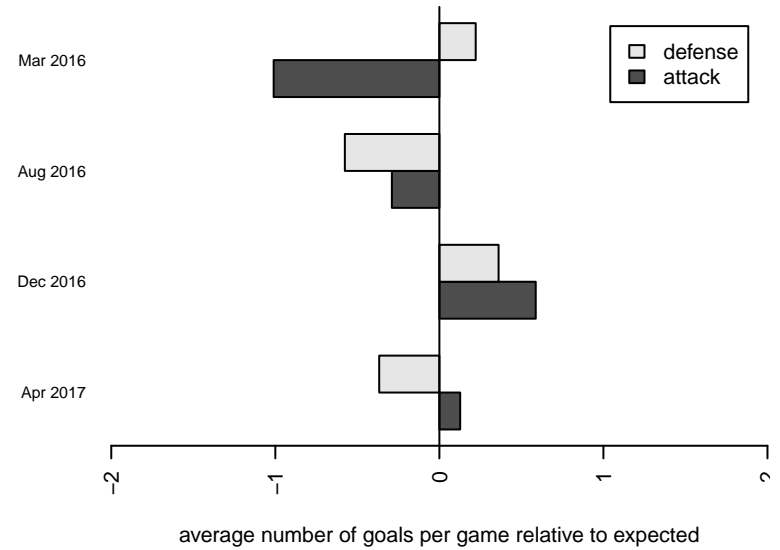

Legends FC Academy G00
Dots are actual minus expected GF (blue circles) and GA (red triangles).
Blue line is smoothed change in attack strength. Red is smoothed change in defense strength.

**attack and defense variance (black dot)
relative to other teams
and top 10 in region**

**attack and defense rating
relative to others at age
and all opponents in last 13 months**

**attack and defense rating
relative to others at age
and all opponents in last 13 months**

Performance relative to 13 month average

Performance relative to 13 month average

Distribution of opponents
 Red = Lose zone, Blue = Win zone, Green = Even
 Black line separates win/lose zones

lot. A=Neither has attack advantage, B=Opponent has both attack and defense advantage, C=Opponent has both attack and defense disadvantage, D=Both have