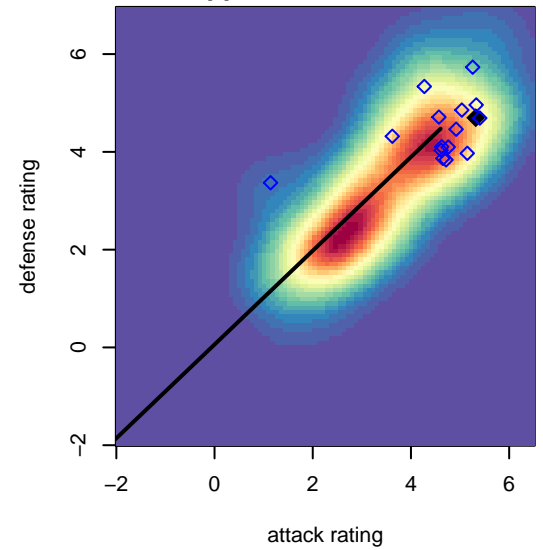

Legends FC Academy G00

, CAS
G00 total strength=2245
attack=204.4 defense=109.71

alt names used:
Legends FC G00 Academy
Legends FC 00 Academy (CA-S)

Venues played:
2016 USYS National League U17
2016 FWRL CAS G00

Legends FC Academy G00
Dots are actual minus expected GF (blue circles) and GA (red triangles).
Blue line is smoothed change in attack strength. Red is smoothed change in defense strength.

**attack and defense variance (black dot)
relative to other teams
and top 10 in region**

**attack and defense rating
relative to others at age
and all opponents in last 13 months**

**attack and defense rating
relative to others at age
and all opponents in last 13 months**

Performance relative to 13 month average

Performance relative to 13 month average

Distribution of opponents
 Red = Lose zone, Blue = Win zone, Green = Even
 Black line separates win/lose zones

lot. A=Neither has attack advantage, B=Opponent has both attack and defense advantage, C=Opponent has both attack and defense disadvantage, D=Both have