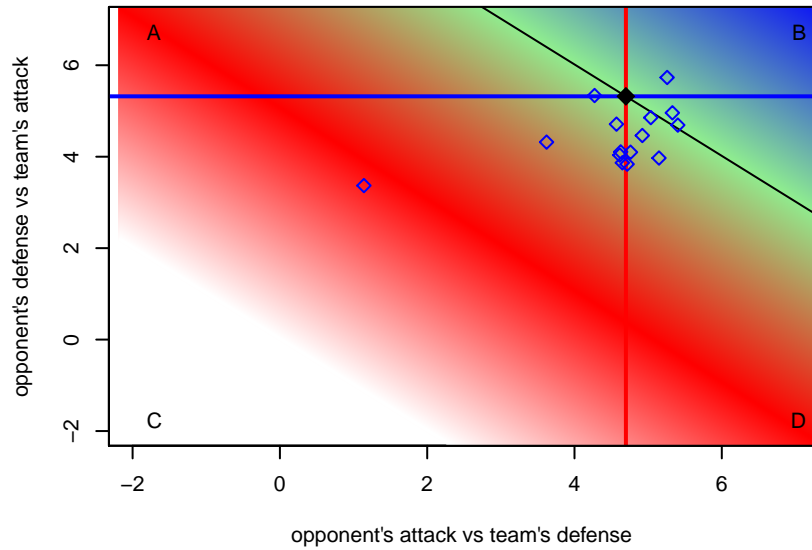

Legends FC Academy G00
Dots are actual minus expected GF (blue circles) and GA (red triangles).
Blue line is smoothed change in attack strength. Red is smoothed change in defense strength.

**attack and defense variance (black dot)
relative to other teams
and top 10 in region**

**attack and defense rating
relative to others at age
and all opponents in last 13 months**

**attack and defense rating
relative to others at age
and all opponents in last 13 months**

Performance relative to 13 month average

Performance relative to 13 month average

Distribution of opponents
 Red = Lose zone, Blue = Win zone, Green = Even
 Black line separates win/lose zones

lot. A=Neither has attack advantage, B=Opponent has both attack and defense advantage, C=Opponent has both attack and defense disadvantage, D=Both have