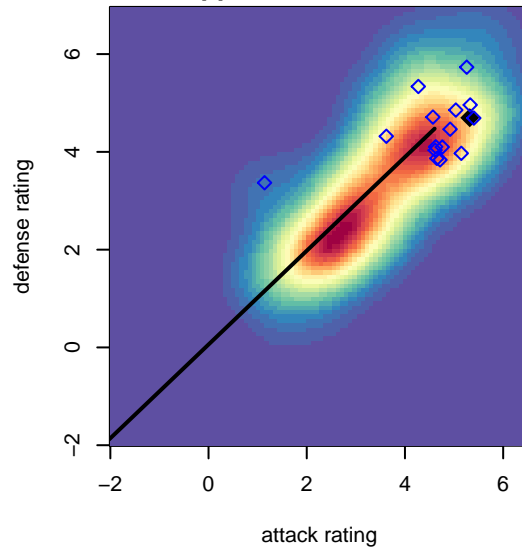

**attack and defense rating
relative to others at age
and all opponents in last 13 months**