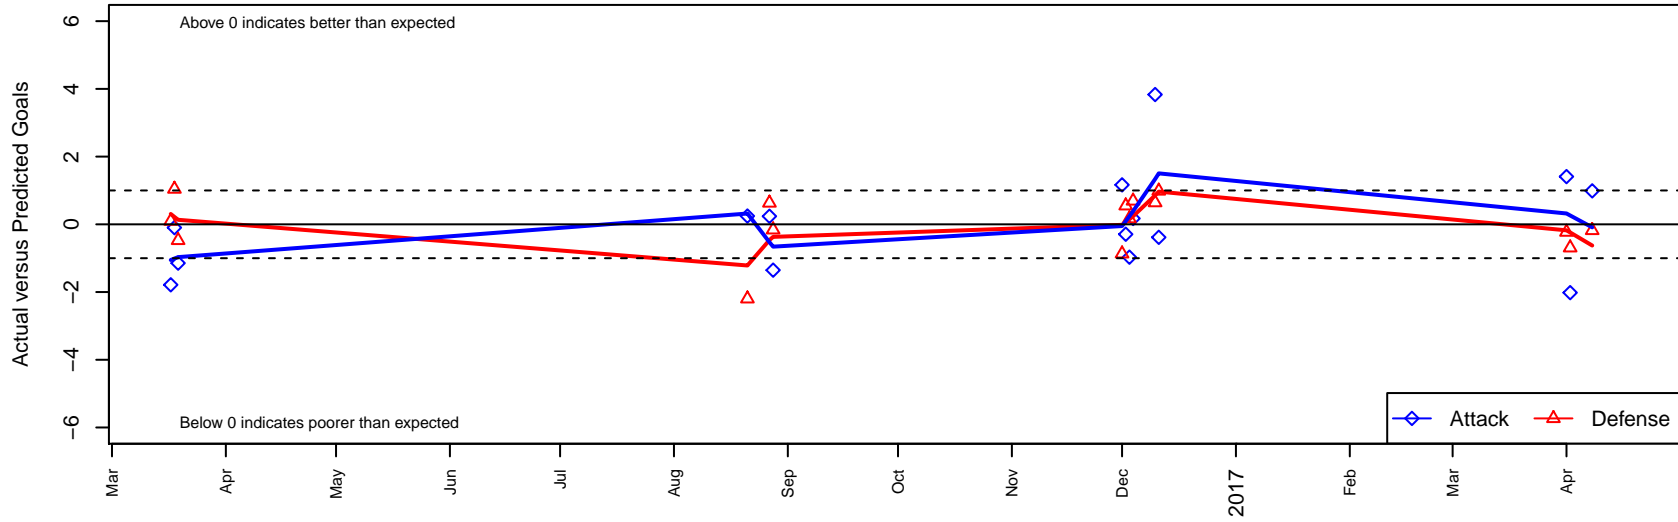

Legends FC Academy G00

, CAS
G00 total strength=2245
attack=204.4 defense=109.71

alt names used:
Legends FC G00 Academy
Legends FC 00 Academy (CA-S)

Venues played:
2016 USYS National League U17
2016 FWRL CAS G00

Legends FC Academy G00
Dots are actual minus expected GF (blue circles) and GA (red triangles).
Blue line is smoothed change in attack strength. Red is smoothed change in defense strength.

**attack and defense variance (black dot)
relative to other teams
and top 10 in region**

**attack and defense rating
relative to others at age
and all opponents in last 13 months**

**attack and defense rating
relative to others at age
and all opponents in last 13 months**

Performance relative to 13 month average

Performance relative to 13 month average

Distribution of opponents
 Red = Lose zone, Blue = Win zone, Green = Even
 Black line separates win/lose zones

lot. A=Neither has attack advantage, B=Opponent has both attack and defense advantage, C=Opponent has both attack and defense disadvantage, D=Both have