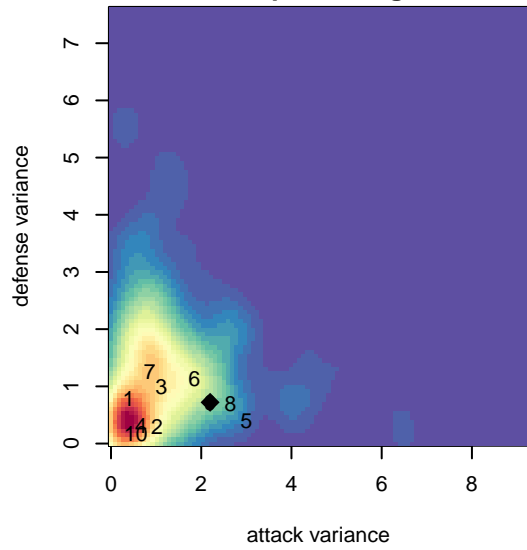

Legends FC Academy G00

, CAS
G00 total strength=2245
attack=204.4 defense=109.71

alt names used:
Legends FC G00 Academy
Legends FC 00 Academy (CA-S)

Venues played:
2016 USYS National League U17
2016 FWRL CAS G00

Legends FC Academy G00
Dots are actual minus expected GF (blue circles) and GA (red triangles).
Blue line is smoothed change in attack strength. Red is smoothed change in defense strength.

**attack and defense variance (black dot)
relative to other teams
and top 10 in region**

Performance relative to 13 month average

Distribution of opponents
 Red = Lose zone, Blue = Win zone, Green = Even
 Black line separates win/lose zones

lot. A=Neither has attack advantage, B=Opponent has both attack and defense advantage, C=Opponent has both attack and defense disadvantage, D=Both have